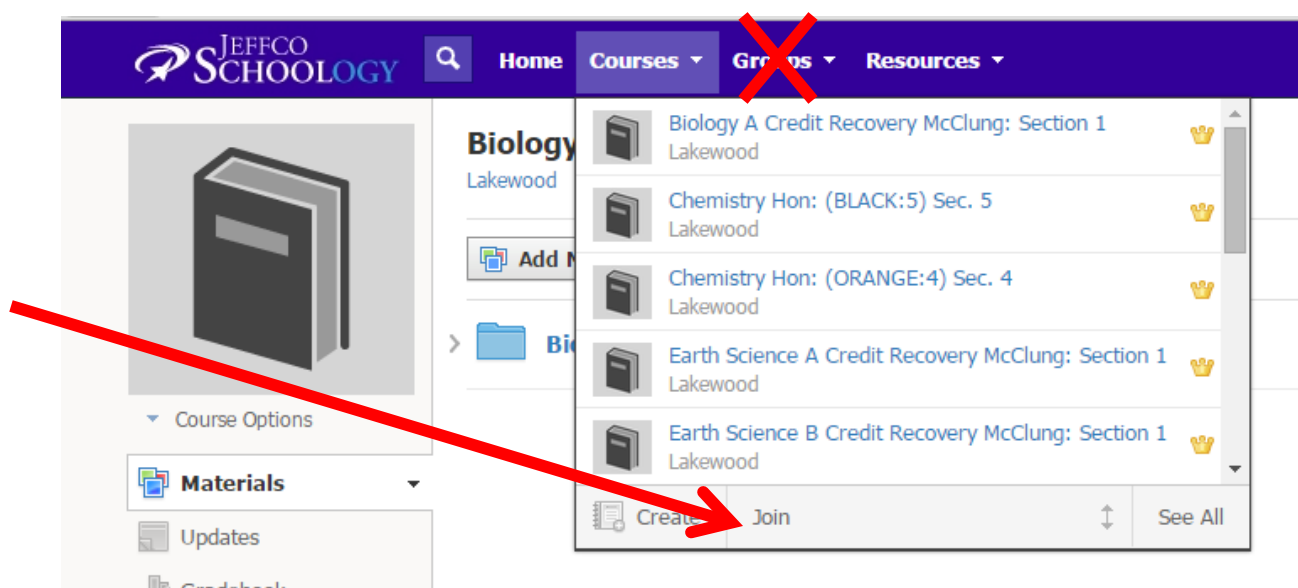

Once you are in Schoology, select "Join" from the **Courses** menu (NOT the Groups menu)

In the Join a Course dialog box, type the code **BJN77-X6C9Q** :